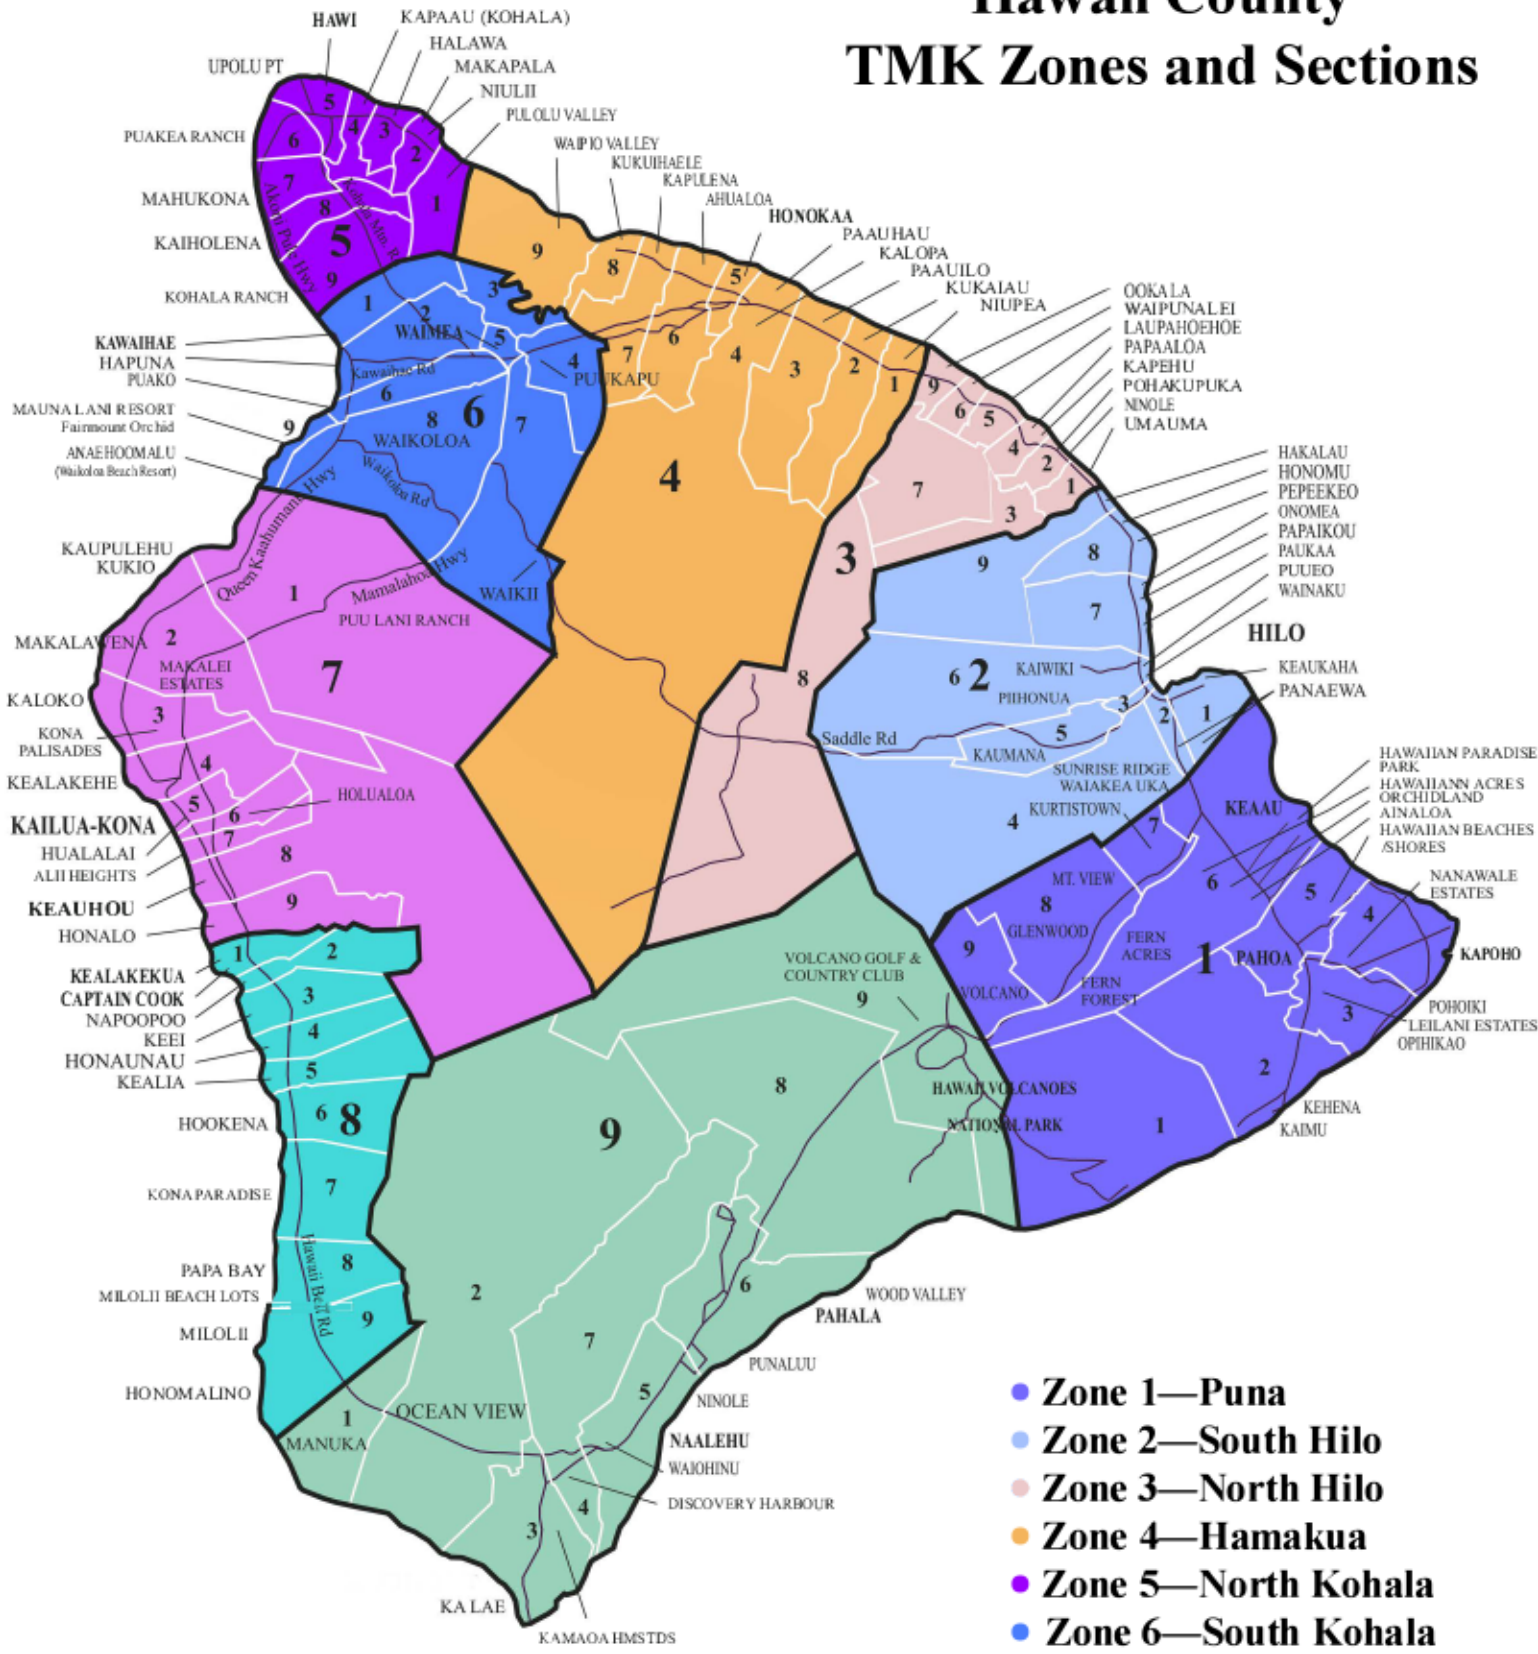

Hawaii County TMK Zones and Sections

- Zone 1—Puna
- Zone 2—South Hilo
- Zone 3—North Hilo
- Zone 4—Hamakua
- Zone 5—North Kohala
- Zone 6—South Kohala
- Zone 7—North Kona
- Zone 8—South Kona
- Zone 9—Kau